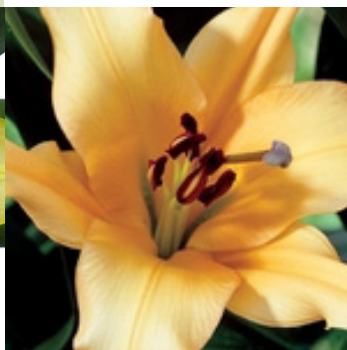

PONTIAC

AVOCADO